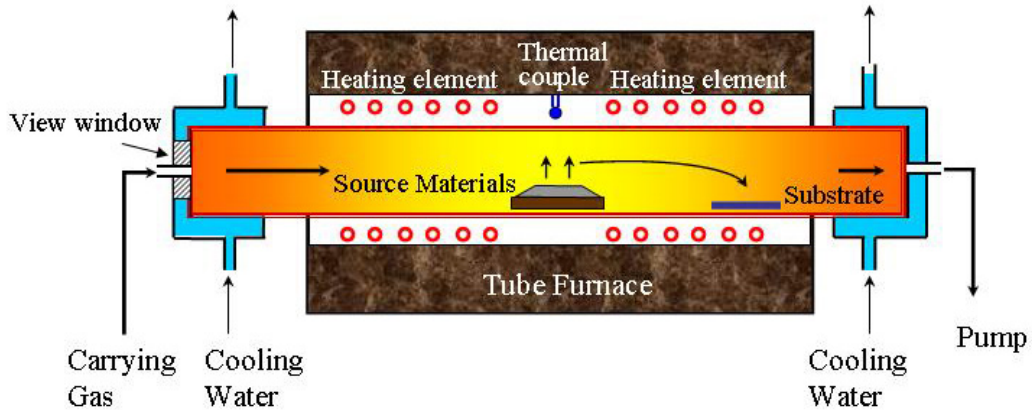

From Real World Problems to Esoteric Research: Examples and Personal Experience

Date: *Thursday, April 6th*

Time: *3:30 – 4:30 pm*

Where: *Evansdale Crossing 414*

Distinguished Lecturer

Dr. C. F. “Jeff” Wu